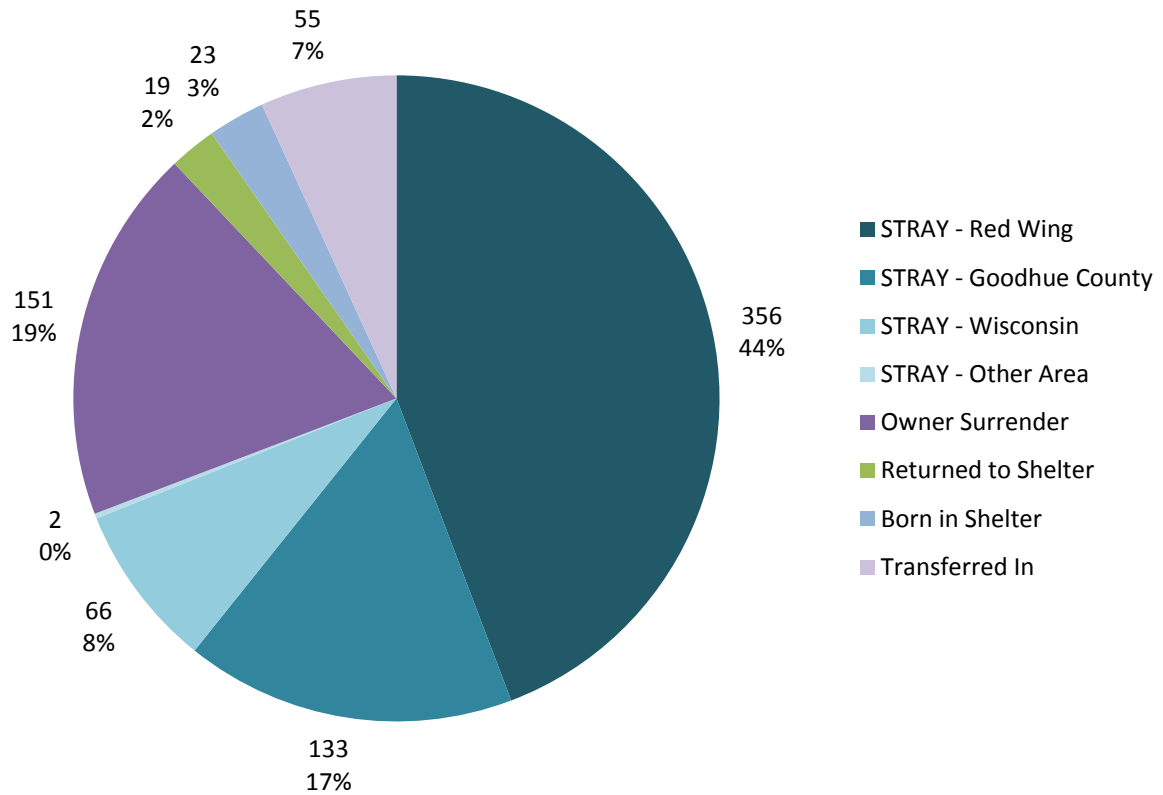

October 1st, 2010 – September 30th, 2011

Incoming Animals 10-11

Outgoing Animals 10-11