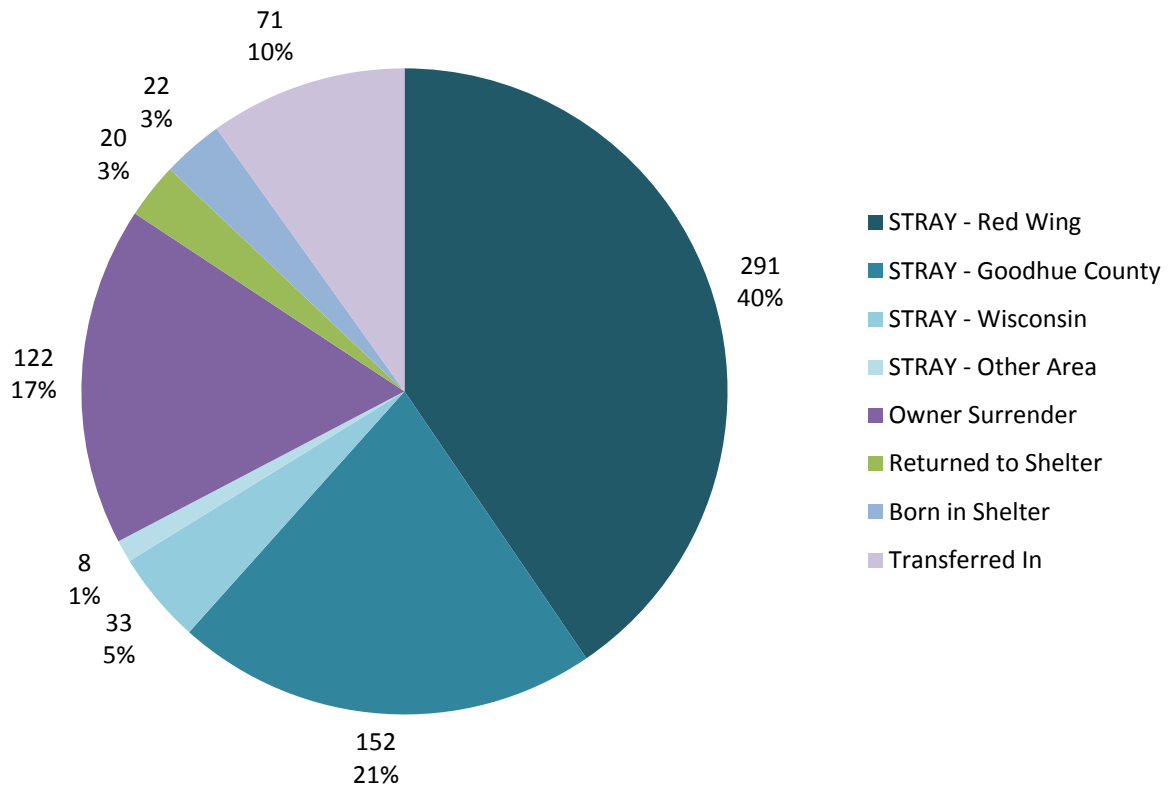

October 1st, 2012 – September 30th, 2013

Incoming Animals 12-13

Outgoing Animals 12-13